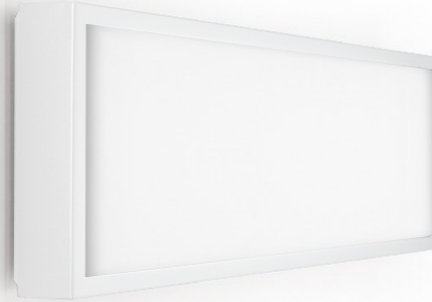

FLAT SURFACE

D12060

GENERAL

Series: Flat
Division: Design
Mounting Type: Surface
Mounting Location: Ceiling
Subcategory: Ambient

PHYSICAL

Shape: Rectangle
Length (mm): 597
Length (in): 23 1/2
Width (mm): 222
Width (in): 8 3/4
Height (mm): 83
Height (in): 3 1/4
Extension (mm): 83
Extension (in): 3 1/4
Light Distribution: Direct
Weight (kg): 2.73
Weight (lbs): 6
Diffuser: Opal White Satin Acrylic
Fixture Finish: WHI
Fixture Material: Aluminum

ELECTRICAL

Number of Lamps: 2
Lamp Type: T5 Fluorescent
Bulb Included: Bulb Not Included
Total Output Wattage (W): 48
Max. Wattage Per Lamp (W): 24
Lamp Base: G5
Dimming: Phase Dimming (120Vac Only)
Driver Included: Yes
Driver Location: Integrated
Driver Type: Ballast - Universal
Input Voltage (V): 120 - 277
Upon Request: (Not included - see components) Integral: Phase dimming / Lutron

LED

OPTICAL

RATINGS AND CERTIFICATIONS

Certified By: CSA Certified to UL and CSA Standards
IP rating: IP20

597mm 23 1/2"